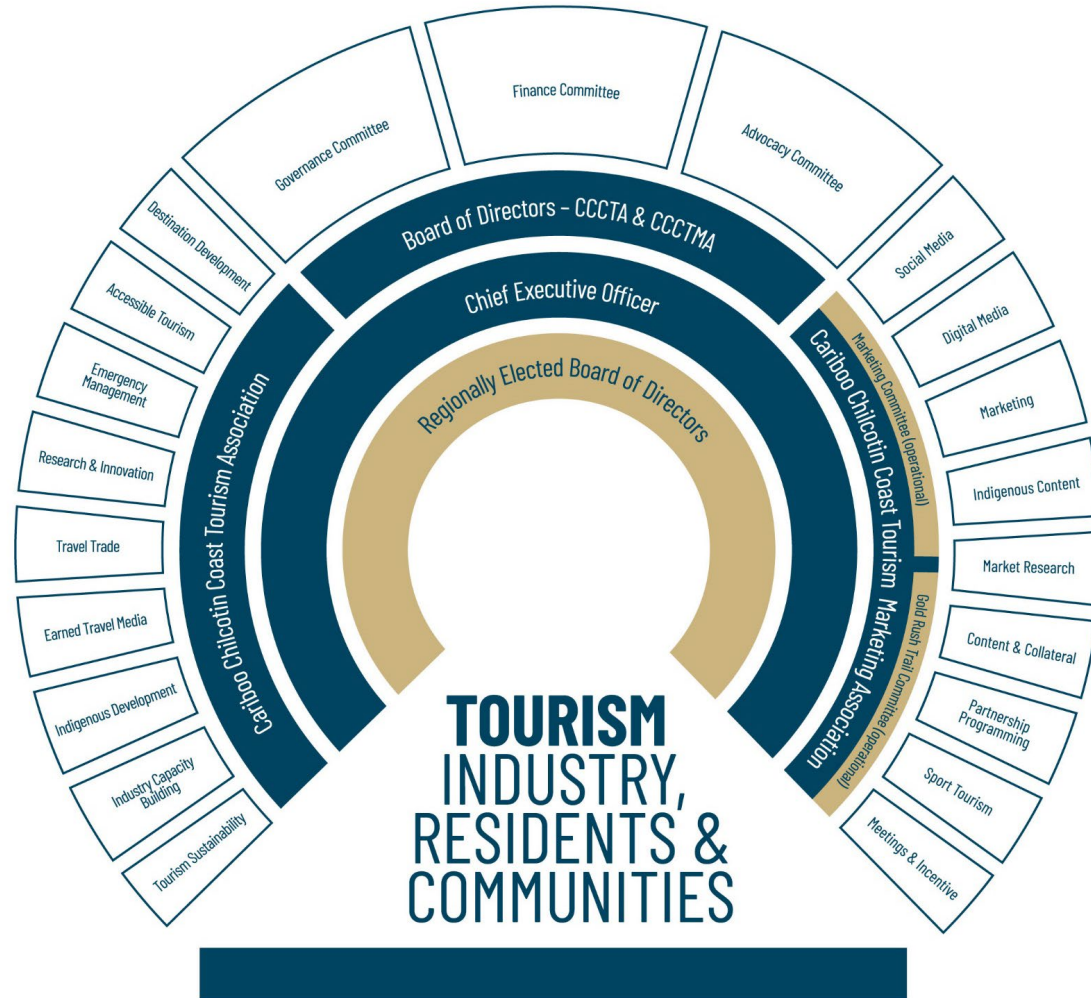

Who's Who in Tourism

Cariboo Chilcotin Coast Tourism

YOUR VISITOR ECONOMY FRAMEWORK

Programs & Resources

- ✓ DBC Programs
- ✓ Regional Film Office
- ✓ Ministry of Tourism Emergency Management
- ✓ Business Advisors & Grant Support
- ✓ Cooperative Marketing
- ✓ Content Creation and Free use of visual assets
- ✓ Free online listings for businesses – special offers
- ✓ Travel Trade & Travel Media
- ✓ Sustainability Programs
- ✓ Accessibility Audits & Advice
- ✓ Advocacy Support
- ✓ Industry Newsletters

AMY THACKER
CEO

FRANK CREASEY
Chief Experience and
Commercial Officer

ALEXANDRA SHUBA
Destination Sustainability
Manager

ISABELLE CALL
Marketing Coordinator

VICTOR LI
Marketing Coordinator

PATTI GERHARDI
Destination and Experience
Manager

JUDITH CALL
Destination and Experience
Manager & Accessibility
Manager

MARYCLAIRE
SNOWBALL
Destination and Experience

JACQUELINE HARPER
Destination and Experience
Manager

MICHAEL MCMURRAY
Accessibility Program Assistant